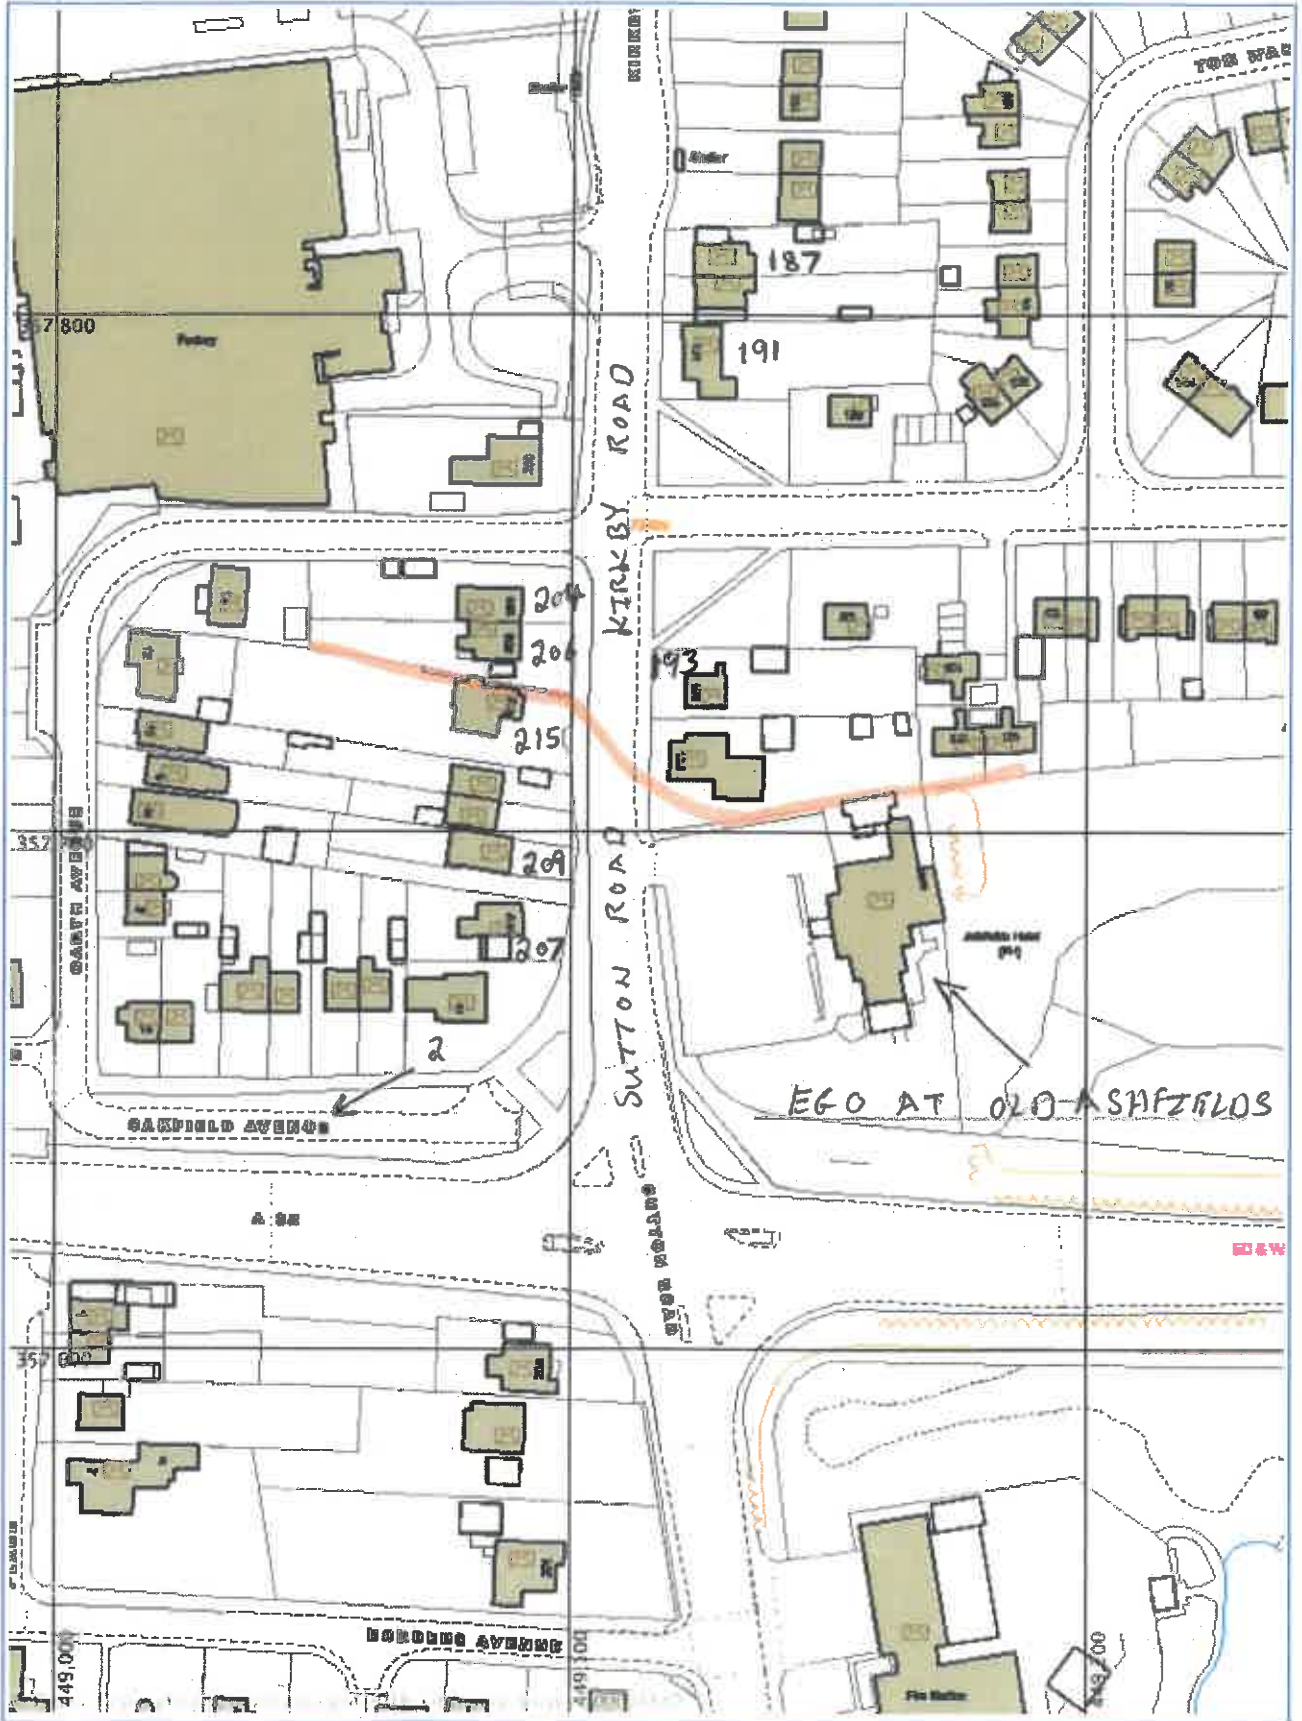

Ego at Old Ashfields

Sutton Road, Kirkby-In-Ashfield, Nottinghamshire NG17 8HX

Scale: 1:1371 x: 449115 y: 357694

Date: 18 Nov 2016

Ashfield District Council, Council Offices Urban Road Kirkby-In-Ashfield Nottingham NG17 8DA
© Crown Copyright and database right 2016 Ordnance Survey 100024849